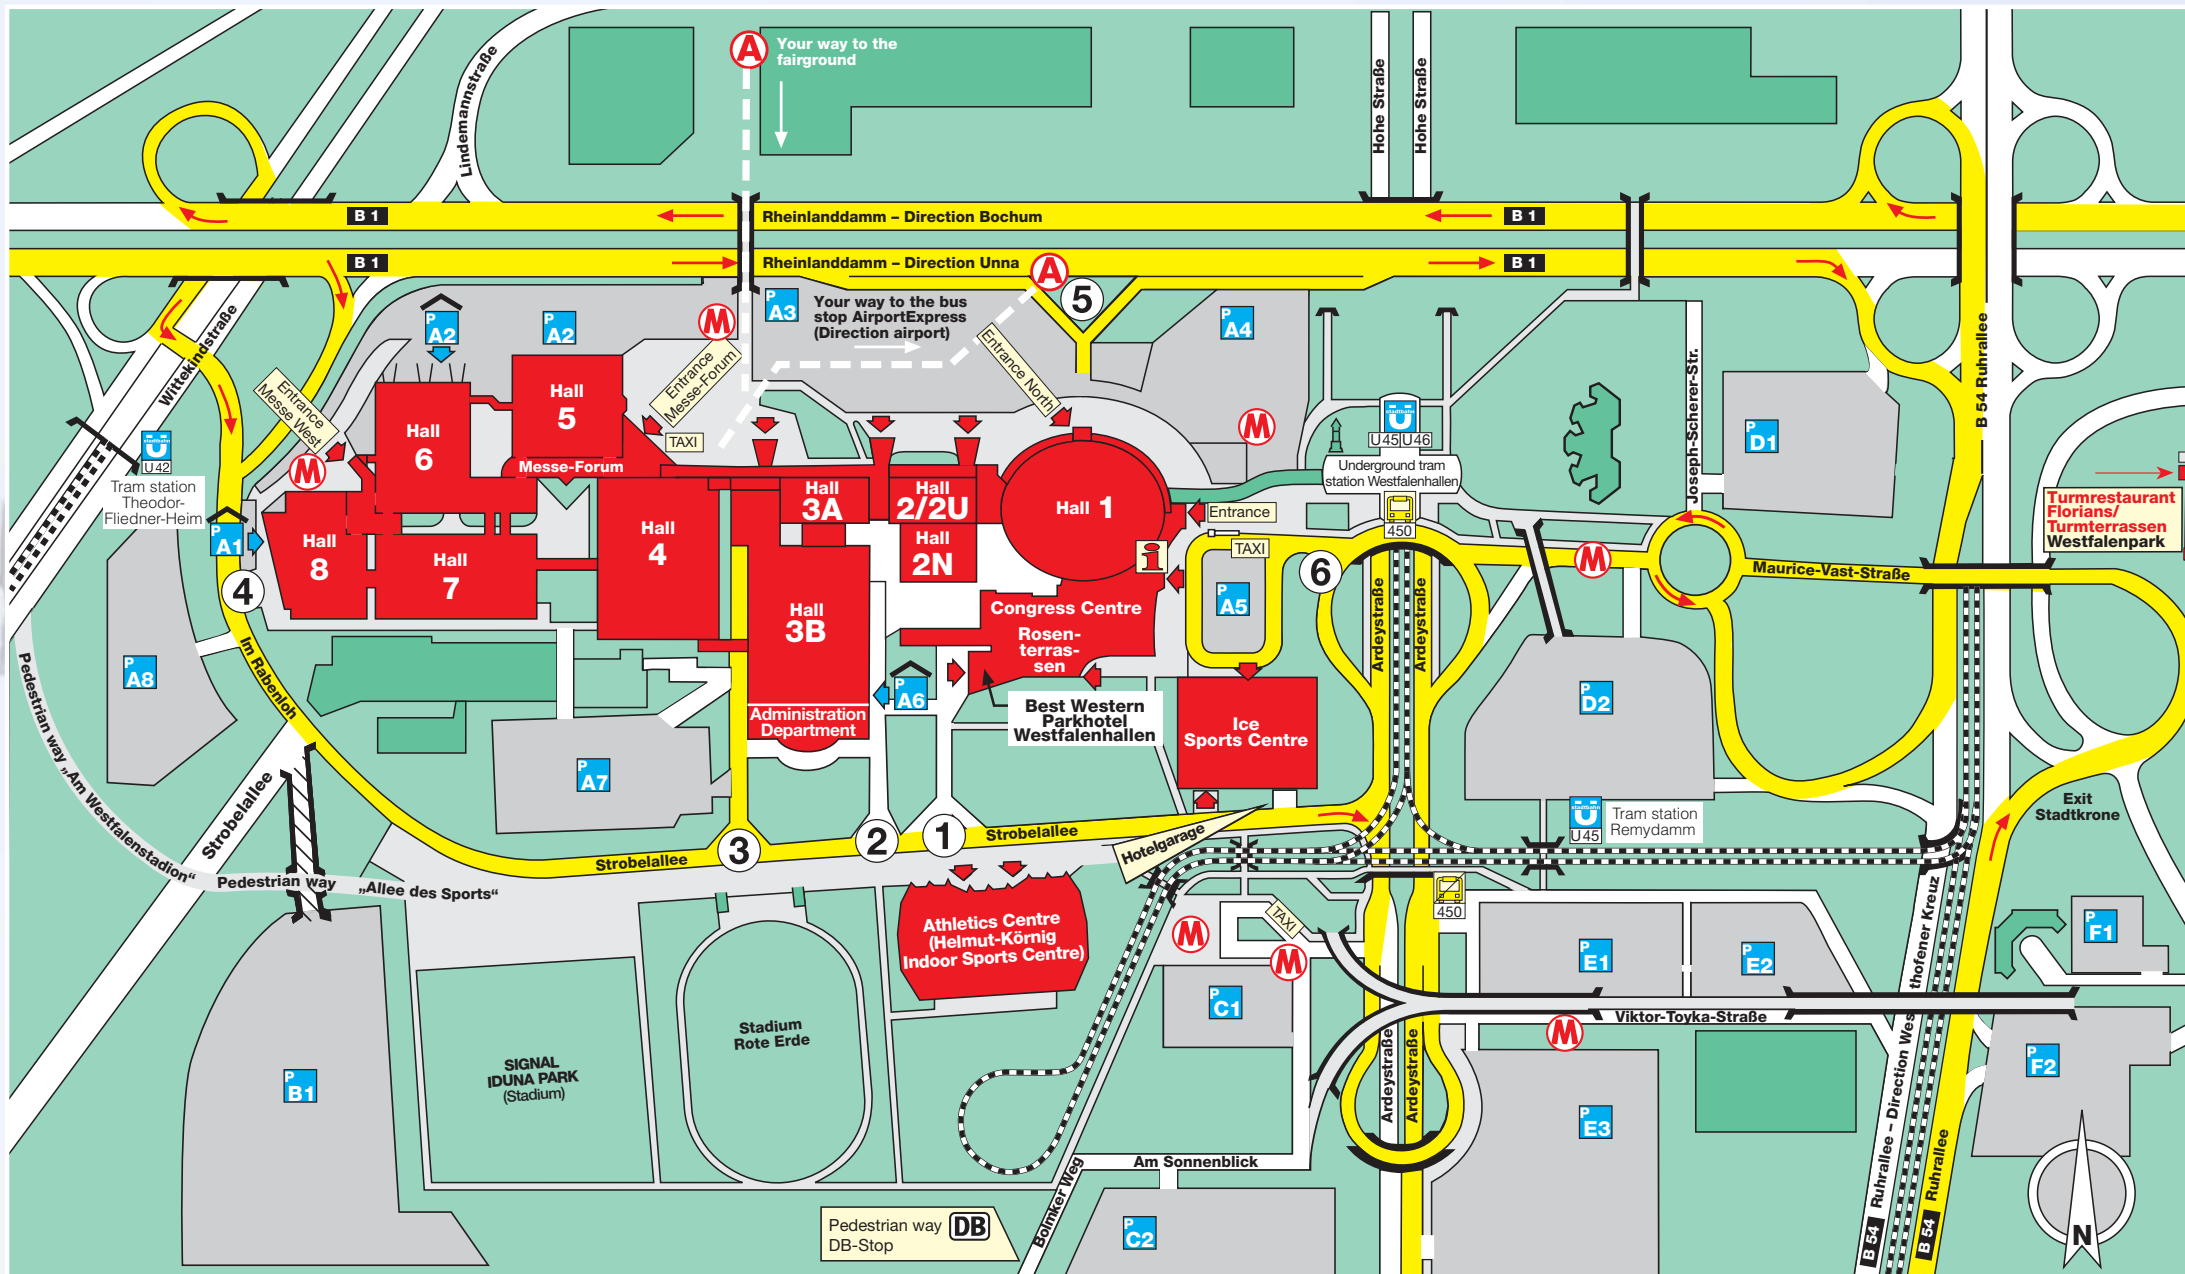

For MULITFORM Meeting please put in your SAT NAV "Westfalendamm 200", following the signs to "Halle 1" and Parking A5.

Westfalahallen Dortmund GmbH
Postfach 10 44 44 · 44044 Dortmund
Strobelallee 45 · 44139 Dortmund
Telephone +49 (0)231/12 04-0 · Fax +49 (0)231/12 04-444
E-Mail: info@westfalahallen.de
Internet: www.westfalahallen.de

- **Messe (Trade Fair) Westfalahallen Dortmund GmbH**
  Telephone +49 (0)231/12 04-521 · Fax +49 (0)231/12 04-678
- **Parkhotel & Kongresszentrum Westfalahallen GmbH**
  Telephone +49 (0)231/12 04-245 · Fax +49 (0)231/12 04-555
- **Veranstaltungszentrum (Event Centre) Westfalahallen GmbH**
  Telephone +49 (0)231/12 04-359 · Fax +49 (0)231/12 04-560
- **Olympiastützpunkt (Olympics Support Centre) Westfalen GmbH**
  Telephone +49 (0)231/12 04-7700 · Fax +49 (0)231/12 04-7720

Accommodation/Room Reservation
Best Western Parkhotel Westfalahallen
Tel.: +49 (0)231/1204-245
Fax: +49 (0)231/1204-555

and/or
DORTMUNDtourismus
Tel.: +49 (0)231/18 999-111
Fax: +49 (0)231/18 999-333
info@dortmund-tourismus.de
www.dortmund-tourismus.de

DORTMUND
tourismus

© Westfalahallen Dortmund GmbH 4/2008

P Parking

U Underground Tram Station (with Line no.)

Bus Bus stop (with Line no.)

Bus Bus stop (exit only)

M MesseExpress Stop*

A AirportExpress Stop*

Entrance

Access

*The service only operates during selected trade fairs/exhibitions

- ① Access South 1 (Best Western Parkhotel)
- ② Access South 2
- ③ Access South 1 (if needed)
- ④ Access West (if needed)
- ⑤ Access North (if needed)
- ⑥ East