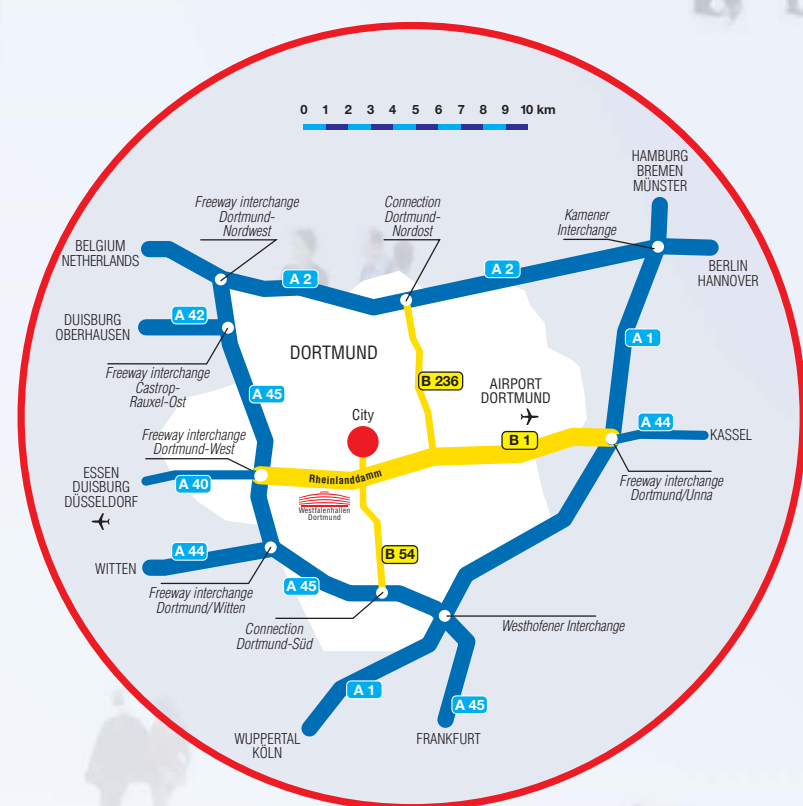

Easy to reach

BY AIR

Dortmund Airport:
Direct connections from and to numerous European cities.
Distance from the Westfalenhallen Dortmund exhibition grounds:
12 km
Information: +49 (0)231/9 21 31 40 and on www.dortmund-airport.de

The stops for the bus service are located at the airport immediately next to the main entrances to the departure hall and at the fair close to the exhibition grounds on the B1.

Other airports:
Düsseldorf: 63 km, Cologne/Bonn: 96 km

From Dortmund main railway station take the underground railway U 45 direction Westfalenhallen.

BY LOCAL PUBLIC TRANSPORT

You can reach the venue in 10 minutes by taking the underground railway U 45 line (direction Westfalenhallen) from the main railway station and alighting at the "Westfalenhallen" station.

The U 46 line takes you from the Dortmund city centre (Reinoldikirche or Stadtgarten stations) in approx. 5 minutes to the "Westfalenhallen" station.

Alternatively, you can travel on the U 42 line (direction Hombruch) and get off at the Theodor-Fliedner-Heim station. The station is only a few minutes walking distance from the exhibition grounds.